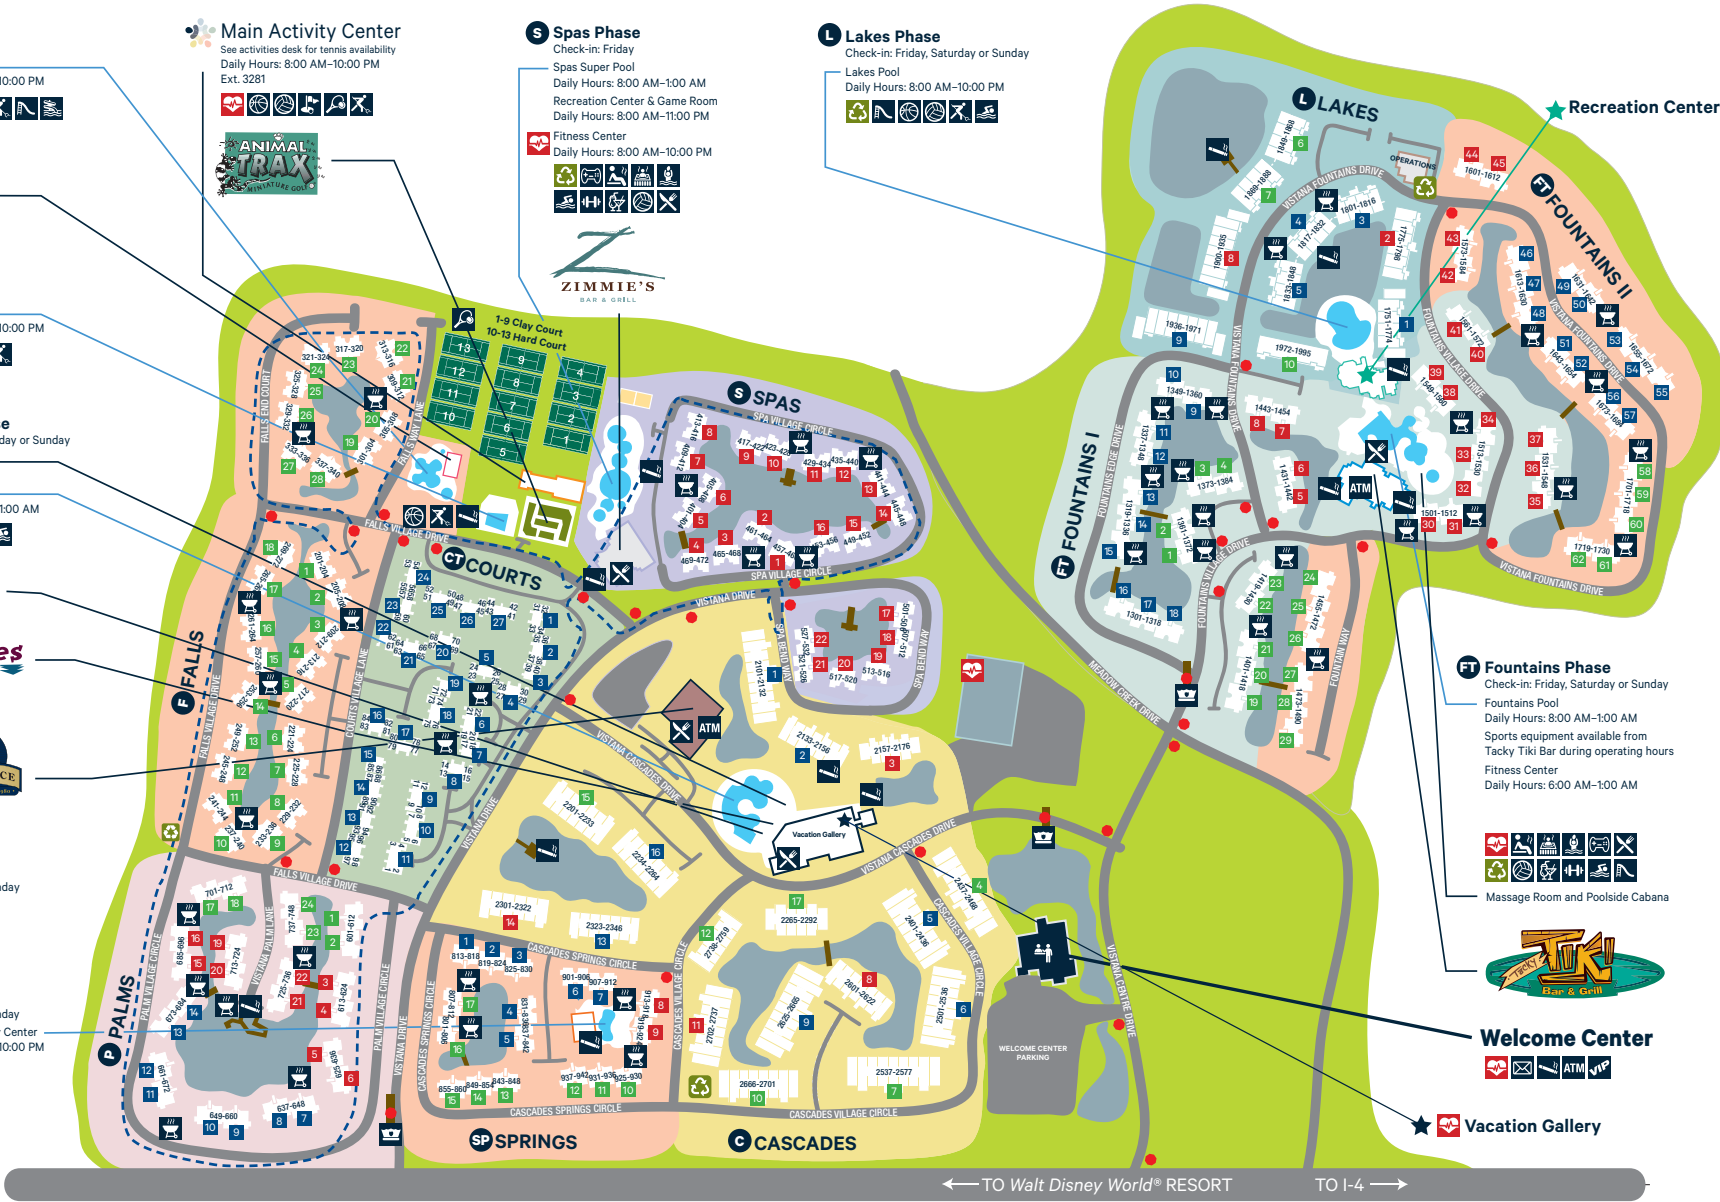

Sheraton
VISTANA RESORT ORLANDO

Site Map

F Falls Phase
Check-in: Sunday
Falls Pool
Daily Hours: 8:00 AM-10:00 PM

Massage Room (2nd Floor)

CT Courts Phase
Check-in: Saturday
Courts Pool
Daily Hours: 8:00 AM-10:00 PM

S Spas Phase
Check-in: Friday
Spas Super Pool
Daily Hours: 8:00 AM-1:00 AM
Recreation Center & Game Room
Daily Hours: 8:00 AM-11:00 PM
Fitness Center
Daily Hours: 8:00 AM-10:00 PM

ZIMMIE'S
BAR & GRILL

L Lakes Phase
Check-in: Friday, Saturday or Sunday
Lakes Pool
Daily Hours: 8:00 AM-10:00 PM

Recreation Center

FT Fountains Phase
Check-in: Friday, Saturday or Sunday
Fountains Pool
Daily Hours: 8:00 AM-1:00 AM
Sports equipment available from Tacky Tiki Bar during operating hours
Fitness Center
Daily Hours: 6:00 AM-1:00 AM

Massage Room and Poolside Cabana

Welcome Center

Vacation Gallery

← TO Walt Disney World® RESORT

TO I-4 →